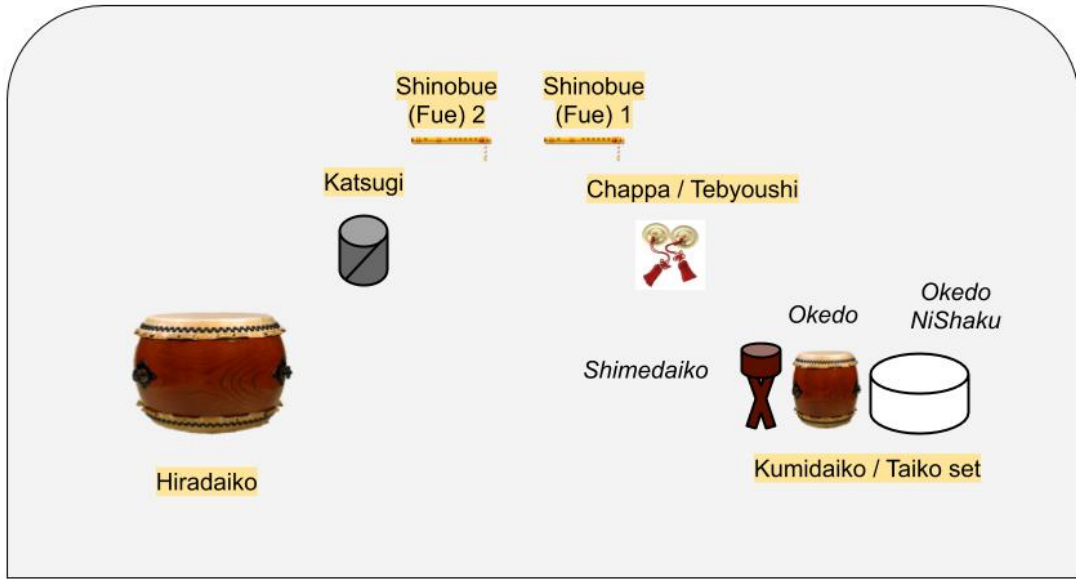

@comamor_saemi | saemimusic@gmail.com

ARAUCÁRIA

of Curitiba

J. Saemi Murakami
Wakaba Taiko
Brazil

Taiko's placement suggestion

Audience

How to read this score:

Play the Okedo Play the Shimedaiko Play the Okedo 2Shaku, the biggest one

Kumidaiko / Taiko Set:

DON (Right hand) KAN (Right edge)

Traditional reading for taiko score:

KON (Left hand) RAN (Left edge)

Note above the line: hitting on the edge; holding the sound a little

Chappa / Tebyoushi: